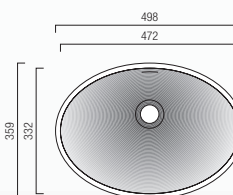

VIVARI® The Best for the Bath

only by **PFEIFFER**®

VR 45