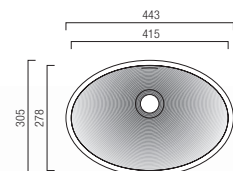

VIVARI® The Best for the Bath

only by **PFEIFFER**®

VR 45